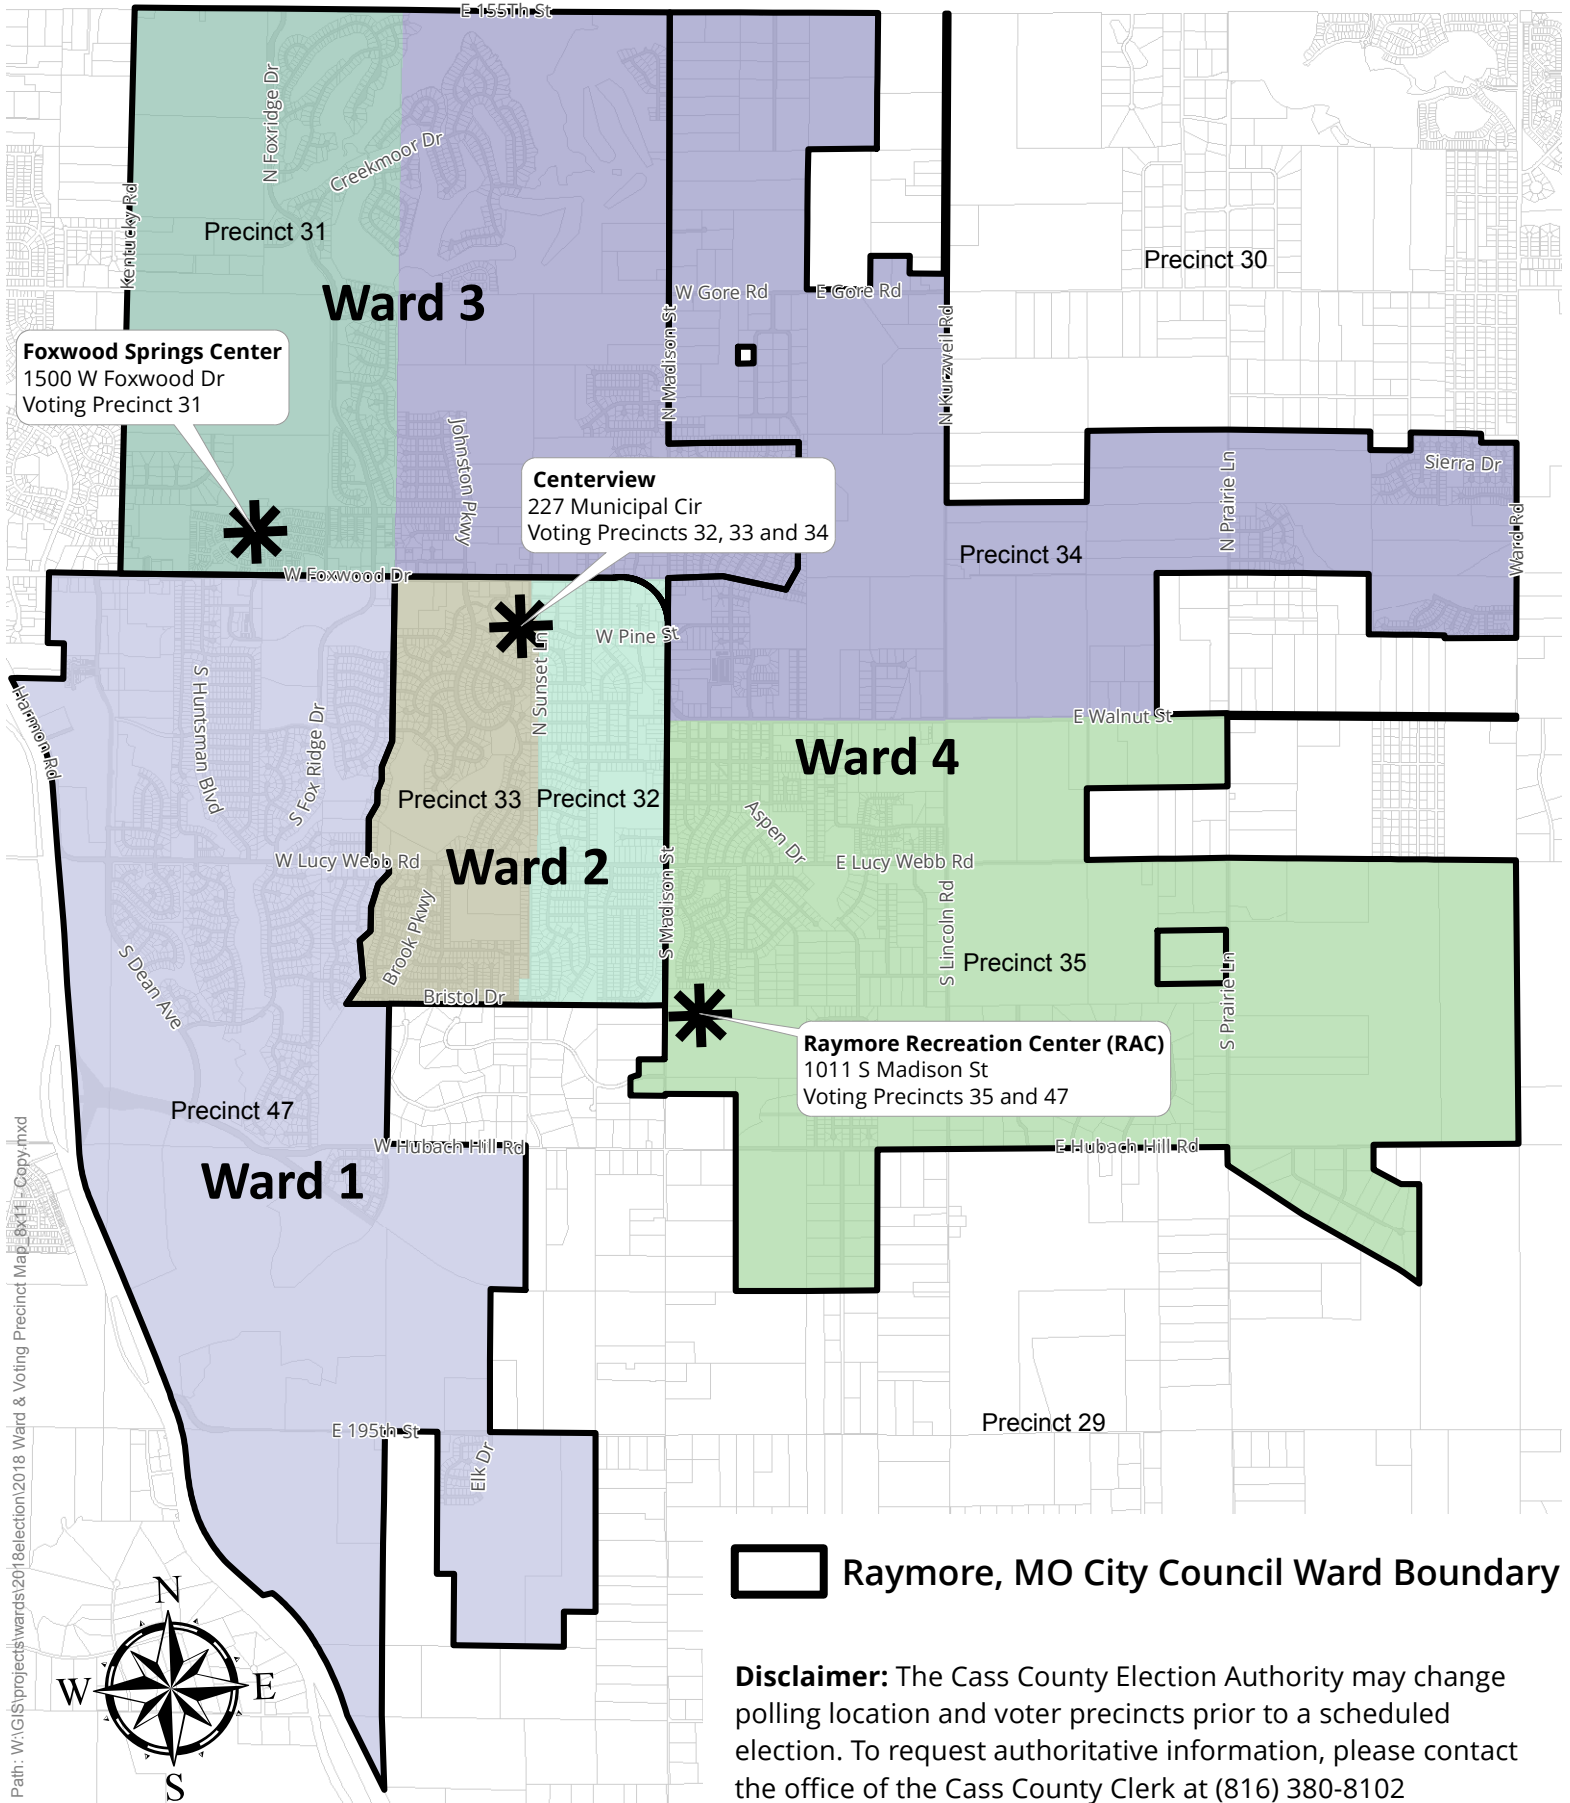

# Raymore, Missouri

## City Council Ward Boundaries & Voting Precinct Map

Published Date: 11/5/2018

Path: W:\GIS\projects\wards\2018\selection\2018 Ward & Voting Precinct Map\_BXHE - Copy.mxd