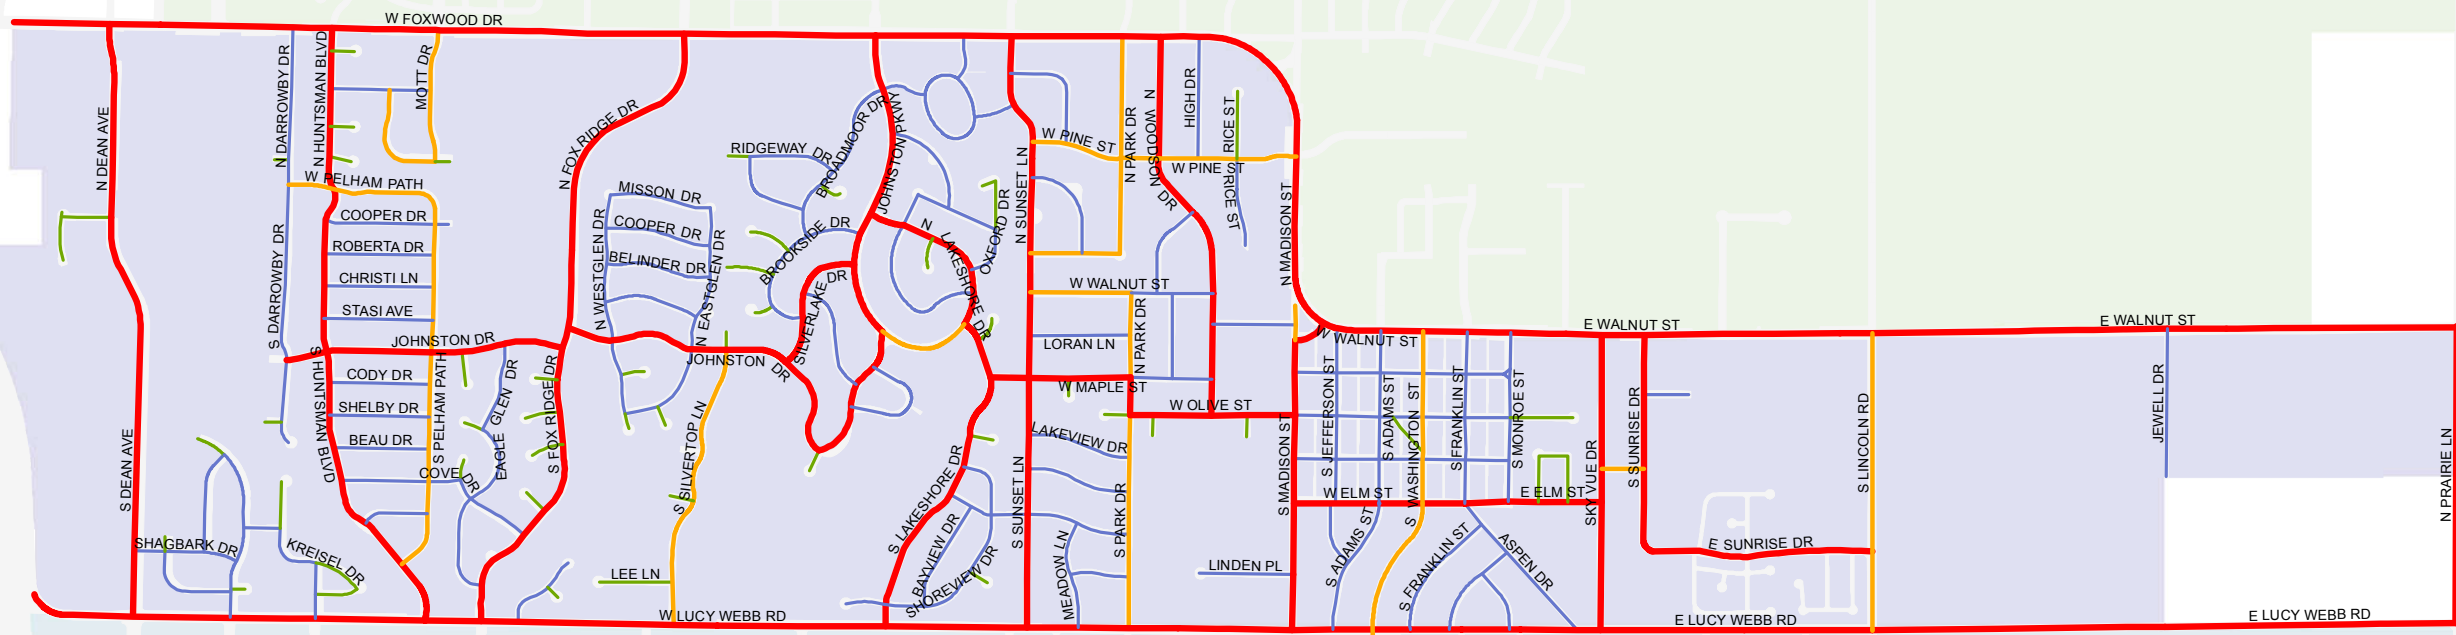

Path: G:\projects\publicworks\snow_plan\2011\textiles\webzone2_graphic.mxd

Snow Removal Plan 2010-2011

Legend

Snow Route 2

Priority

- 1
- 2
- 3
- 4